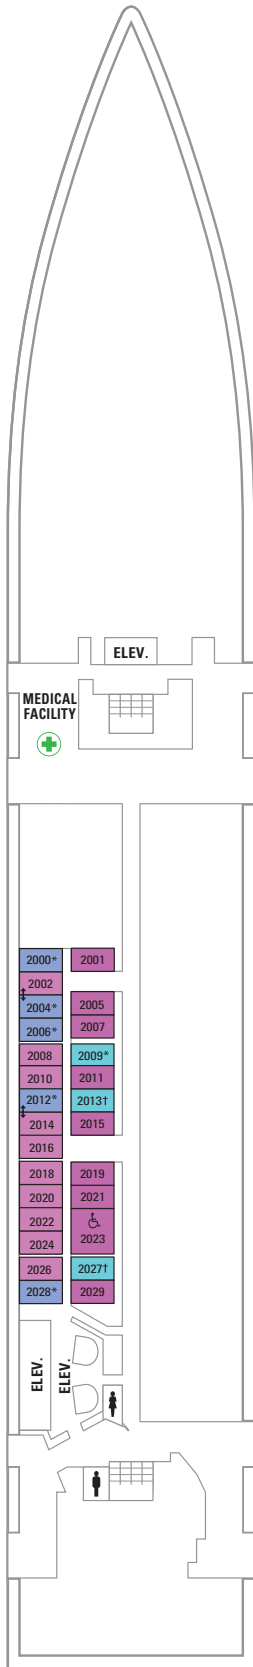

DECK 13

DECK 12

DECK 11

LEGENDS

- △ Stateroom with sofa bed
- * Stateroom has third Pullman bed available
- + Stateroom has third and fourth Pullman beds available
- ◆ Stateroom with sofa bed and third Pullman bed available
- ‡ Stateroom has four additional Pullman beds available
- ↓ Connecting staterooms
- ♿ Indicates accessible staterooms
- ▣ Stateroom has an obstructed view

SUITES

BALCONY **4B 1D 2D 5D 6D**

OCEAN VIEW **1K 2M**

INTERIOR **1V 2V 3V 4V**

DECK 7

SUITES **OT**

BALCONY **4B 1D 2D 5D 6D**

OCEAN VIEW **1K 2M 3N**

INTERIOR **1V 2V 3V 4V**

DECK 6

DECK 5

SUITES

RS **Royal Suite - 1 Bedroom** - Bedroom with king-size bed, and private bathroom with tub, double sink and bidet. Private balcony, living room with queen-size sofa bed and baby grand piano. Stateroom: 1,001 sq. ft. Balcony: 172 sq. ft.

OT **Owner's Suite - 2 Bedroom** - Two bedrooms with two twin beds that convert to Royal King (one room with third and fourth Pullman beds), two bathrooms (one with shower, one with bathtub), living area with double sofa bed, private balcony, and concierge service. Stateroom: 584 sq. ft. Balcony: 151 sq. ft.