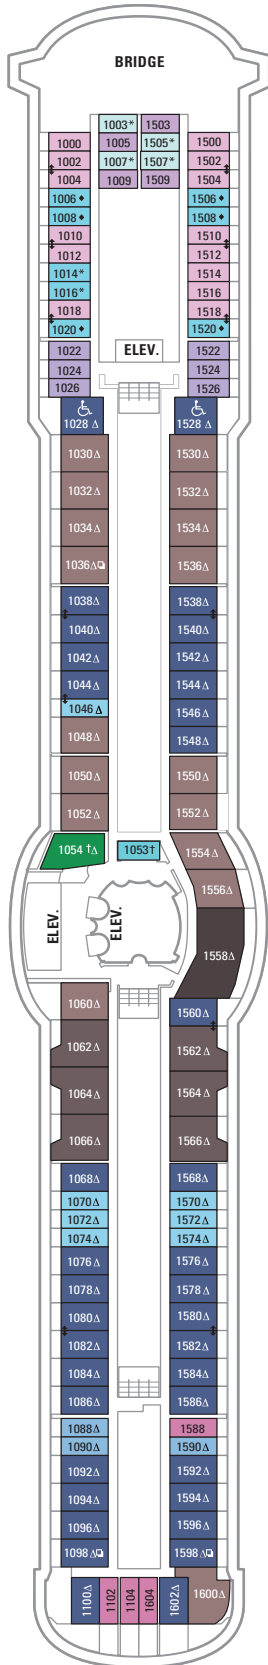

DECK 13

DECK 12

DECK 11

LEGENDS

- △ Stateroom with sofa bed
- * Stateroom has third Pullman bed available
- + Stateroom has third and fourth Pullman beds available
- ◆ Stateroom with sofa bed and third Pullman bed available
- ‡ Stateroom has four additional Pullman beds available
- ↓ Connecting staterooms
- ♿ Indicates accessible staterooms
- ▣ Stateroom has an obstructed view

- Dining Venue
- Entertainment Area
- Bars & Lounges
- Kids & Teens Area
- Pool
- Spa
- Fitness
- Running Track
- Rock climbing
- FlowRider®
- Information
- Conference Center
- Shopping
- Casino

DECK 10

SUITES **RS OS GT GS J3**

BALCONY **1B 3B 4B 2D 5D 6D**

INTERIOR **1V 3V 6V**

DECK 9

SUITES **OT**

BALCONY **1B 2B 3B 4B 1D 2D 5D 6D**

INTERIOR **1V 2V 3V 4V**

DECK 8

SUITES

BALCONY **4B 1D 2D 5D 6D**

OCEAN VIEW **1K 2M**

INTERIOR **1V 2V 3V 4V**

DECK 7

SUITES **OT**

BALCONY **4B 1D 2D 5D 6D**

OCEAN VIEW **1K 2M 3N**