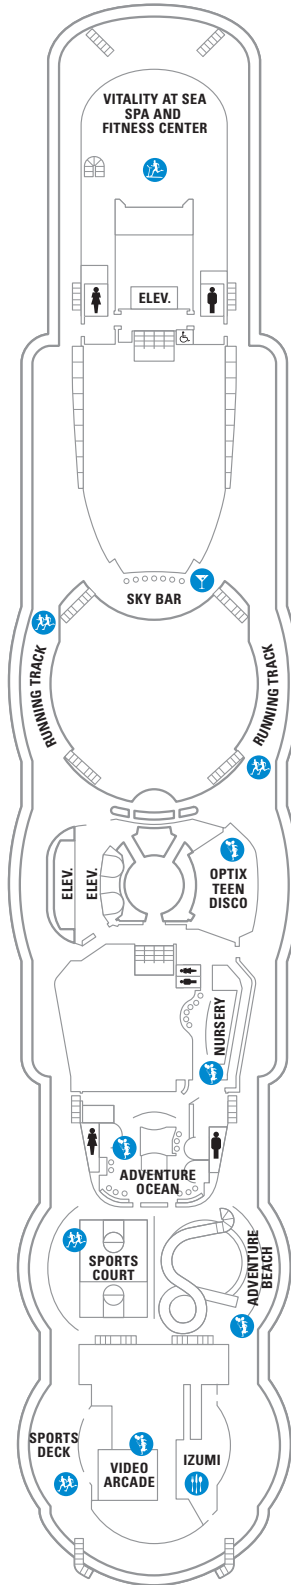

DECK 13

DECK 12

DECK 11

LEGENDS

- △ Stateroom with sofa bed
- * Stateroom has third Pullman bed available
- + Stateroom has third and fourth Pullman beds available
- ◆ Stateroom with sofa bed and third Pullman bed available
- ‡ Stateroom has four additional Pullman beds available
- ↓ Connecting staterooms
- ♿ Indicates accessible staterooms
- ▣ Stateroom has an obstructed view

- Dining Venue
- Entertainment Area
- Bars & Lounges
- Kids & Teens Area
- Pool
- Spa
- Fitness
- Running Track
- Rock climbing
- FlowRider®
- Information
- Conference Center
- Shopping
- Casino

DECK 10

SUITES **RS OS GT GS J3**

BALCONY **1B 3B 4B 2D 5D 6D**

INTERIOR **1V 3V 6V**

DECK 9

SUITES **OT**

BALCONY **1B 2B 3B 4B 1D 2D 5D 6D**

INTERIOR **1V 2V 3V 4V**

DECK 8

SUITES

BALCONY **4B 1D 2D 5D 6D**

OCEAN VIEW **1K 2M**

INTERIOR **1V 2V 3V 4V**

DECK 7

SUITES **OT**

BALCONY **4B 1D 2D 5D 6D**

OCEAN VIEW **1K 2M 3N**