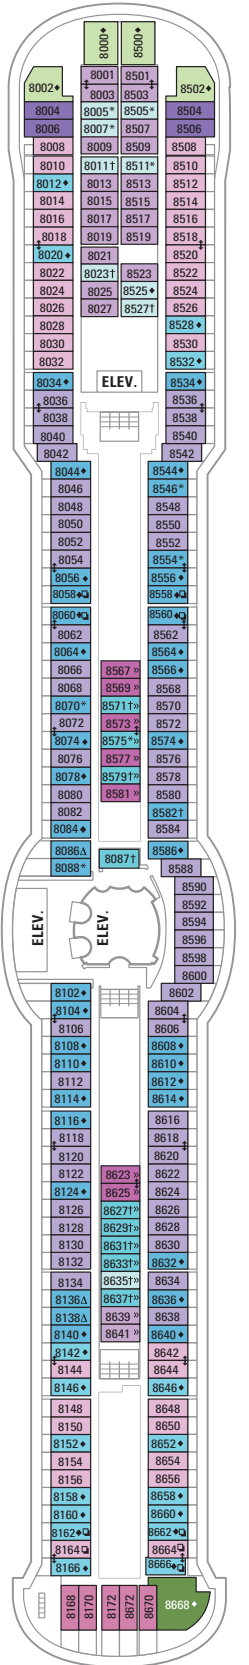

DECK 13

DECK 12

DECK 11

LEGENDS

- △ Stateroom with sofa bed
- * Stateroom has third Pullman bed available
- + Stateroom has third and fourth Pullman beds available
- ◆ Stateroom with sofa bed and third Pullman bed available
- ‡ Stateroom has four additional Pullman beds available
- ↓ Connecting staterooms
- ♿ Indicates accessible staterooms
- ▣ Stateroom has an obstructed view

- Dining Venue
- Entertainment Area
- Bars & Lounges
- Kids & Teens Area
- Pool
- Spa
- Fitness
- Running Track
- Rock climbing
- FlowRider®
- Information
- Conference Center
- Shopping
- Casino

DECK 10

SUITES **RS OS GT GS J3**

BALCONY **1B 3B 4B 2D 5D 6D**

INTERIOR **1V 3V 6V**

DECK 9

SUITES **OT**

BALCONY **1B 2B 3B 4B 1D 2D 5D 6D**

INTERIOR **1V 2V 3V 4V**

DECK 8

SUITES

BALCONY **4B 1D 2D 5D 6D**

OCEAN VIEW **1K 2M**

INTERIOR **1V 2V 3V 4V**

DECK 7

SUITES **OT**

BALCONY **4B 1D 2D 5D 6D**

OCEAN VIEW **1K 2M 3N**