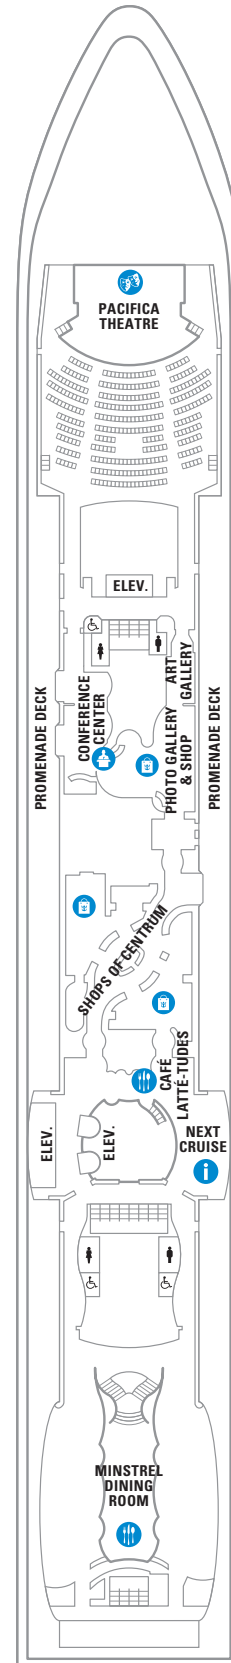

DECK 7

SUITES **OT**

BALCONY **4B 1D 2D 5D 6D**

OCEAN VIEW **1K 2M 3N**

INTERIOR **1V 2V 3V 4V**

DECK 6

DECK 5