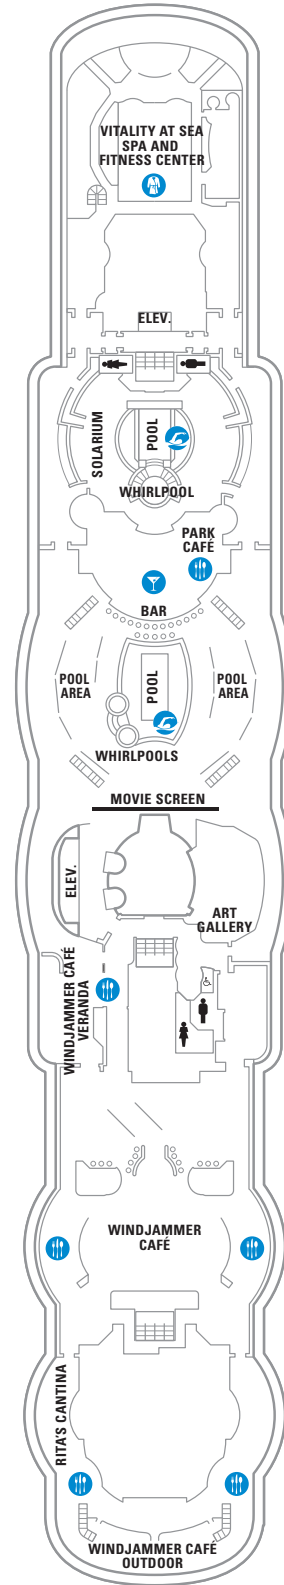

DECK 13

DECK 12

DECK 11

LEGENDS

- △ Stateroom with sofa bed
- * Stateroom has third Pullman bed available
- + Stateroom has third and fourth Pullman beds available
- ◆ Stateroom with sofa bed and third Pullman bed available
- ‡ Stateroom has four additional Pullman beds available
- ↓ Connecting staterooms
- ♿ Indicates accessible staterooms
- ▣ Stateroom has an obstructed view

- Dining Venue
- Entertainment Area
- Bars & Lounges
- Kids & Teens Area
- Pool
- Spa
- Fitness
- Running Track
- Rock climbing
- FlowRider®
- Information
- Conference Center
- Shopping
- Casino

DECK 10

SUITES **RS OS GT GS J3**

BALCONY **1B 3B 4B 2D 5D 6D**

INTERIOR **1V 3V 6V**

DECK 9

SUITES **OT**

BALCONY **1B 2B 3B 4B 1D 2D 5D 6D**

INTERIOR **1V 2V 3V 4V**

DECK 8

SUITES

BALCONY **4B 1D 2D 5D 6D**

OCEAN VIEW **1K 2M**

INTERIOR **1V 2V 3V 4V**

DECK 7

SUITES **OT**

BALCONY **4B 1D 2D 5D 6D**

OCEAN VIEW **1K 2M 3N**