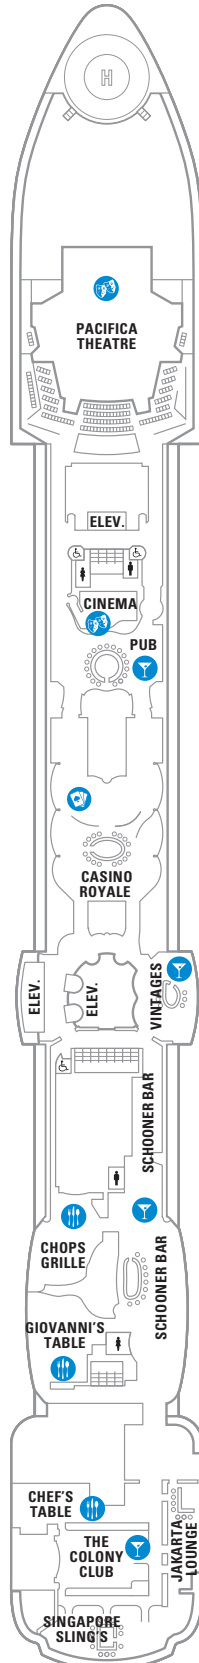

DECK 7

SUITES **OT**

BALCONY **4B 1D 2D 5D 6D**

OCEAN VIEW **1K 2M 3N**

INTERIOR **1V 2V 3V 4V**

DECK 6

DECK 5