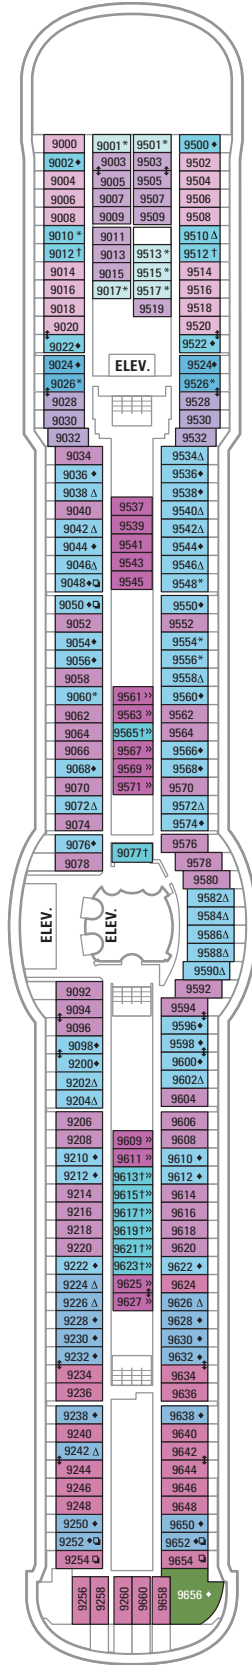

DECK 13

DECK 12

DECK 11

LEGENDS

- △ Stateroom with sofa bed
- * Stateroom has third Pullman bed available
- + Stateroom has third and fourth Pullman beds available
- ◆ Stateroom with sofa bed and third Pullman bed available
- ‡ Stateroom has four additional Pullman beds available
- ↓ Connecting staterooms
- ♿ Indicates accessible staterooms
- ▣ Stateroom has an obstructed view

- Dining Venue
- Entertainment Area
- Bars & Lounges
- Kids & Teens Area
- Pool
- Spa
- Fitness
- Running Track
- Rock climbing
- FlowRider®
- Information
- Conference Center
- Shopping
- Casino

DECK 10

SUITES **RS OS GT GS J3**

BALCONY **1B 3B 4B 2D 5D 6D**

INTERIOR **1V 3V 6V**

DECK 9

SUITES **OT**

BALCONY **1B 2B 3B 4B 1D 2D 5D 6D**

INTERIOR **1V 2V 3V 4V**

DECK 8

SUITES

BALCONY **4B 1D 2D 5D 6D**

OCEAN VIEW **1K 2M**

INTERIOR **1V 2V 3V 4V**

DECK 7

SUITES **OT**

BALCONY **4B 1D 2D 5D 6D**

OCEAN VIEW **1K 2M 3N**