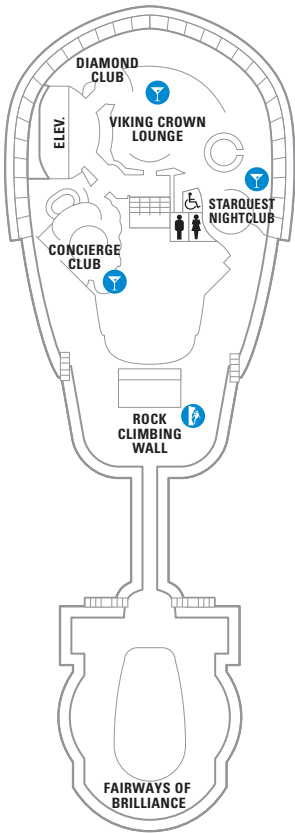

DECK 13

DECK 12

DECK 11

LEGENDS

- △ Stateroom with sofa bed
- * Stateroom has third Pullman bed available
- + Stateroom has third and fourth Pullman beds available
- ◆ Stateroom with sofa bed and third Pullman bed available
- ‡ Stateroom has four additional Pullman beds available
- ↓ Connecting staterooms
- ♿ Indicates accessible staterooms
- ▣ Stateroom has an obstructed view

- Dining Venue
- Entertainment Area
- Bars & Lounges
- Kids & Teens Area
- Pool
- Spa
- Fitness
- Running Track
- Rock climbing
- FlowRider®
- Information
- Conference Center
- Shopping
- Casino

DECK 10