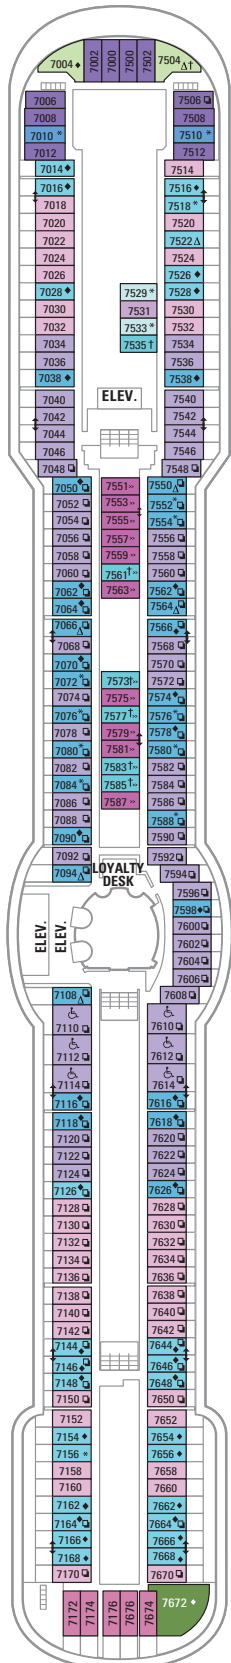

DECK 13

DECK 12

DECK 11

LEGENDS

- △ Stateroom with sofa bed
- * Stateroom has third Pullman bed available
- + Stateroom has third and fourth Pullman beds available
- ◆ Stateroom with sofa bed and third Pullman bed available
- ‡ Stateroom has four additional Pullman beds available
- ↓ Connecting staterooms
- ♿ Indicates accessible staterooms
- ▣ Stateroom has an obstructed view

SUITES **RS OS GT GS J3**

BALCONY **1B 3B 4B 2D 5D 6D**

INTERIOR **1V 3V 6V**

DECK 9

SUITES **OT**

BALCONY **1B 2B 3B 4B 1D 2D 5D 6D**

INTERIOR **1V 2V 3V 4V**

DECK 8

SUITES

BALCONY **4B 1D 2D 5D 6D**

OCEAN VIEW **1K 2M**

INTERIOR **1V 2V 3V 4V**

DECK 7

SUITES **OT**

BALCONY **4B 1D 2D 5D 6D**

OCEAN VIEW **1K 2M 3N**

INTERIOR **1V 2V 3V 4V**

DECK 6

DECK 5

SUITES

RS **Royal Suite - 1 Bedroom** - Bedroom with king-size bed, and private bathroom with tub, double sink and bidet. Private balcony, living room with queen-size sofa bed and baby grand piano. Stateroom: 1,001 sq. ft. Balcony: 172 sq. ft.