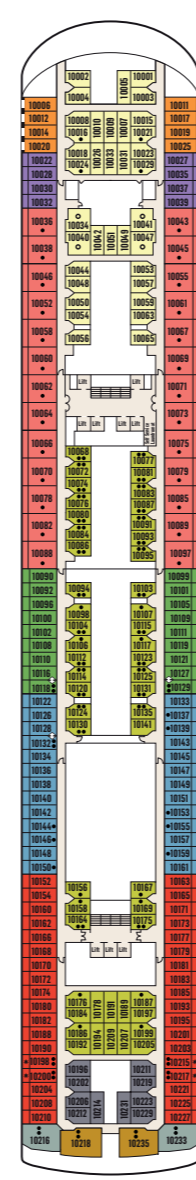

Pacific EXPLORER

1,998 GUESTS, LOWER BERTHS | 11 GUEST DECKS
260 M IN LENGTH | 77,441 GROSS TONNAGE

ROOM GRADING

PENTHOUSE SUITE

PT: DECK 10, 9

SUITE

SA: DECK 9, 8

MINI-SUITE

MA: DECK 10, 8

MB: DECK 10

BALCONY

BA: DECK 10, 9

BD: DECK 10, 9

BB: DECK 11, 10, 9

BE: DECK 12, 11, 10, 9

BC: DECK 12, 11

OCEANVIEW

OD: DECK 11, 10, 9

OF: DECK 8

OE: DECK 6, 5

OV: DECK 8
Obstructed view

OG: DECK 8, 6, 5

INTERIOR

IA: DECK 12, 11, 10

ID: DECK 11, 10, 9, 8

IB: DECK 9, 8

IE: DECK 9, 8, 6, 5

IC: DECK 11, 10

IF: DECK 5

DECK 15

DECK 14

DECK 12

DECK 10

DECK 6

AFT

FORWARD

- Third berth available
- ●● Third or fourth berth available
- ★ 1 single bed, 1 single sofa bed and 2 upper bunks
- § Fifth berth available
- 🛏 Twin beds only
- ↔ Interconnecting rooms
- ✳ Obstructed view
- Wheelchair-accessible room
  Includes wider doorways (to accommodate a wheelchair), no thresholds into the bathroom and more handrails around the bathroom. Please check at time of booking. Wheelchair-accessible rooms are twin only.
- Fixed queen-size bed, cannot be converted to twin beds
- 🚻 Public toilet
- ▼ Shower is located over the spa bath

To view Pacific Explorer deck plan for cruises after February 2020 please go to: www.pocrises.com.au/ships/pacific-explorer