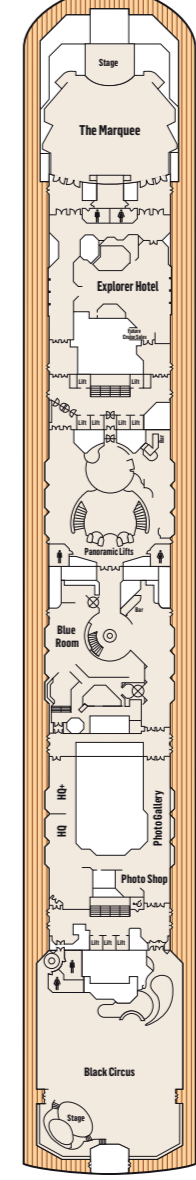

Pacific EXPLORER

1,998 GUESTS, LOWER BERTHS | 11 GUEST DECKS
260 M IN LENGTH | 77,441 GROSS TONNAGE

ROOM GRADING

PENTHOUSE SUITE

PT: DECK 10, 9

SUITE

SA: DECK 9, 8

MINI-SUITE

MA: DECK 10, 8

MB: DECK 10

BALCONY

BA: DECK 10, 9

BD: DECK 10, 9

BB: DECK 11, 10, 9

BE: DECK 12, 11, 10, 9

BC: DECK 12, 11

OCEANVIEW

OD: DECK 11, 10, 9

OF: DECK 8

OE: DECK 6, 5

OV: DECK 8
Obstructed view

OG: DECK 8, 6, 5

INTERIOR

IA: DECK 12, 11, 10

ID: DECK 11, 10, 9, 8

IB: DECK 9, 8

IE: DECK 9, 8, 6, 5

IC: DECK 11, 10

IF: DECK 5

DECK 15

DECK 14

DECK 12

DECK 7

DECK 6

AFT

FORWARD

- Third berth available
- ●● Third or fourth berth available
- ★ 1 single bed, 1 single sofa bed and 2 upper bunks
- § Fifth berth available
- 🛏 Twin beds only
- ↔ Interconnecting rooms
- ✳ Obstructed view
- Wheelchair-accessible room
  Includes wider doorways (to accommodate a wheelchair), no thresholds into the bathroom and more handrails around the bathroom. Please check at time of booking. Wheelchair-accessible rooms are twin only.
- Fixed queen-size bed, cannot be converted to twin beds
- 🚻 Public toilet
- ▼ Shower is located over the spa bath

To view Pacific Explorer deck plan for cruises after February 2020 please go to: www.pocrises.com.au/ships/pacific-explorer