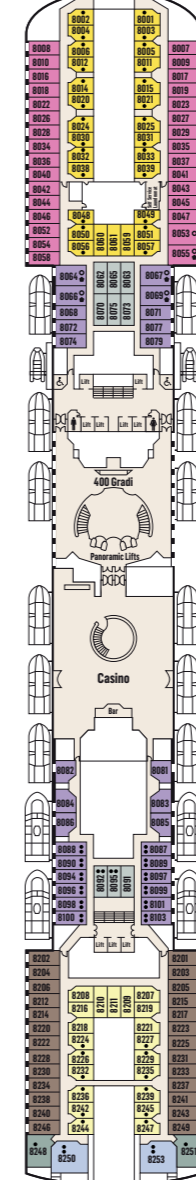

Pacific EXPLORER

1,998 GUESTS, LOWER BERTHS | 11 GUEST DECKS
260 M IN LENGTH | 77,441 GROSS TONNAGE

ROOM GRADING

PENTHOUSE SUITE

PT: DECK 10, 9

SUITE

SA: DECK 9, 8

MINI-SUITE

MA: DECK 10, 8

MB: DECK 10

BALCONY

BA: DECK 10, 9

BD: DECK 10, 9

BB: DECK 11, 10, 9

BE: DECK 12, 11, 10, 9

BC: DECK 12, 11

OCEANVIEW

OD: DECK 11, 10, 9

OF: DECK 8

OE: DECK 6, 5

OV: DECK 8
Obstructed view

OG: DECK 8, 6, 5

INTERIOR

IA: DECK 12, 11, 10

ID: DECK 11, 10, 9, 8

IB: DECK 9, 8

IE: DECK 9, 8, 6, 5

IC: DECK 11, 10

IF: DECK 5

DECK 15

DECK 14

DECK 12

DECK 8

DECK 6

AFT

FORWARD

- Third berth available
- ●● Third or fourth berth available
- ★ 1 single bed, 1 single sofa bed and 2 upper bunks
- § Fifth berth available
- 🛏 Twin beds only
- ↔ Interconnecting rooms
- ✳ Obstructed view
- Wheelchair-accessible room
  Includes wider doorways (to accommodate a wheelchair), no thresholds into the bathroom and more handrails around the bathroom. Please check at time of booking. Wheelchair-accessible rooms are twin only.
- Fixed queen-size bed, cannot be converted to twin beds
- 🚻 Public toilet
- ▼ Shower is located over the spa bath

To view Pacific Explorer deck plan for cruises after February 2020 please go to: www.pocrises.com.au/ships/pacific-explorer