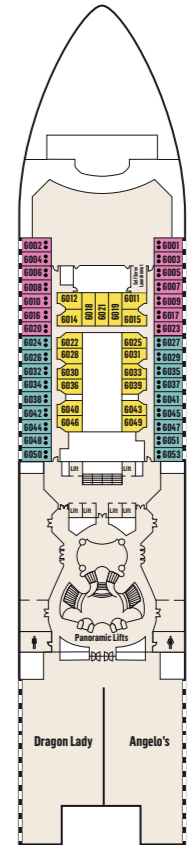

Pacific EXPLORER

1,998 GUESTS, LOWER BERTHS | 11 GUEST DECKS
260 M IN LENGTH | 77,441 GROSS TONNAGE

ROOM GRADING

PENTHOUSE SUITE

PT: DECK 10, 9

SUITE

SA: DECK 9, 8

MINI-SUITE

MA: DECK 10, 8

MB: DECK 10

BALCONY

BA: DECK 10, 9

BD: DECK 10, 9

BB: DECK 11, 10, 9

BE: DECK 12, 11, 10, 9

BC: DECK 12, 11

OCEANVIEW

OD: DECK 11, 10, 9

OF: DECK 8

OE: DECK 6, 5

OV: DECK 8
Obstructed view

OG: DECK 8, 6, 5

INTERIOR

IA: DECK 12, 11, 10

ID: DECK 11, 10, 9, 8

IB: DECK 9, 8

IE: DECK 9, 8, 6, 5

IC: DECK 11, 10

IF: DECK 5

DECK 15

DECK 14

DECK 12

DECK 6

AFT

FORWARD

- Third berth available
- ●● Third or fourth berth available
- ★ 1 single bed, 1 single sofa bed and 2 upper bunks
- § Fifth berth available
- 🛏 Twin beds only
- ↔ Interconnecting rooms
- ✳ Obstructed view
- Wheelchair-accessible room
  Includes wider doorways (to accommodate a wheelchair), no thresholds into the bathroom and more handrails around the bathroom. Please check at time of booking. Wheelchair-accessible rooms are twin only.
- Fixed queen-size bed, cannot be converted to twin beds
- 🚻 Public toilet
- ▼ Shower is located over the spa bath

To view Pacific Explorer deck plan for cruises after February 2020 please go to: www.pocrises.com.au/ships/pacific-explorer