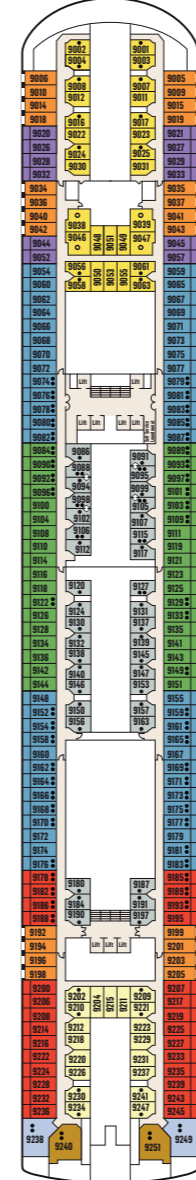

Pacific EXPLORER

1,998 GUESTS, LOWER BERTHS | 11 GUEST DECKS
260 M IN LENGTH | 77,441 GROSS TONNAGE

ROOM GRADING

PENTHOUSE SUITE

PT: DECK 10, 9

SUITE

SA: DECK 9, 8

MINI-SUITE

MA: DECK 10, 8

MB: DECK 10

BALCONY

BA: DECK 10, 9

BD: DECK 10, 9

BB: DECK 11, 10, 9

BE: DECK 12, 11, 10, 9

BC: DECK 12, 11

OCEANVIEW

OD: DECK 11, 10, 9

OF: DECK 8

OE: DECK 6, 5

OV: DECK 8
Obstructed view

OG: DECK 8, 6, 5

INTERIOR

IA: DECK 12, 11, 10

ID: DECK 11, 10, 9, 8

IB: DECK 9, 8

IE: DECK 9, 8, 6, 5

IC: DECK 11, 10

IF: DECK 5

DECK 15

DECK 14

DECK 12

DECK 9

DECK 6

AFT

FORWARD

- Third berth available
- ●● Third or fourth berth available
- ★ 1 single bed, 1 single sofa bed and 2 upper bunks
- § Fifth berth available
- 🛏 Twin beds only
- ↔ Interconnecting rooms
- ✳ Obstructed view
- Wheelchair-accessible room
  Includes wider doorways (to accommodate a wheelchair), no thresholds into the bathroom and more handrails around the bathroom. Please check at time of booking. Wheelchair-accessible rooms are twin only.
- Fixed queen-size bed, cannot be converted to twin beds
- 🚻 Public toilet
- ▼ Shower is located over the spa bath

To view Pacific Explorer deck plan for cruises after February 2020 please go to: www.pocrises.com.au/ships/pacific-explorer