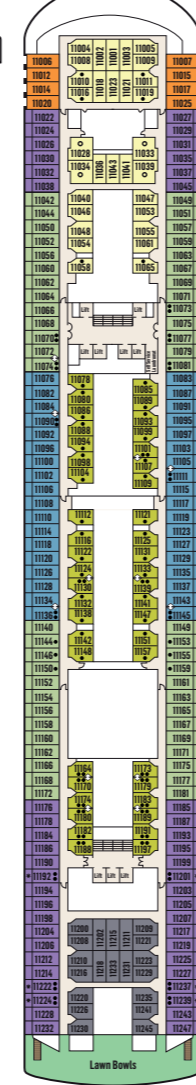

Pacific EXPLORER

1,998 GUESTS, LOWER BERTHS | 11 GUEST DECKS
260 M IN LENGTH | 77,441 GROSS TONNAGE

ROOM GRADING

PENTHOUSE SUITE

PT: DECK 10, 9

SUITE

SA: DECK 9, 8

MINI-SUITE

MA: DECK 10, 8

MB: DECK 10

BALCONY

BA: DECK 10, 9

BD: DECK 10, 9

BB: DECK 11, 10, 9

BE: DECK 12, 11, 10, 9

BC: DECK 12, 11

OCEANVIEW

OD: DECK 11, 10, 9

OF: DECK 8

OE: DECK 6, 5

OV: DECK 8
Obstructed view

OG: DECK 8, 6, 5

INTERIOR

IA: DECK 12, 11, 10

ID: DECK 11, 10, 9, 8

IB: DECK 9, 8

IE: DECK 9, 8, 6, 5

IC: DECK 11, 10

IF: DECK 5

DECK 15

DECK 14

DECK 12

DECK 11

DECK 6

AFT

FORWARD

- Third berth available
- ●● Third or fourth berth available
- ★ 1 single bed, 1 single sofa bed and 2 upper bunks
- § Fifth berth available
- 🛏 Twin beds only
- ↔ Interconnecting rooms
- ✳ Obstructed view
- Wheelchair-accessible room
  Includes wider doorways (to accommodate a wheelchair), no thresholds into the bathroom and more handrails around the bathroom. Please check at time of booking. Wheelchair-accessible rooms are twin only.
- Fixed queen-size bed, cannot be converted to twin beds
- 🚻 Public toilet
- ▼ Shower is located over the spa bath

To view Pacific Explorer deck plan for cruises after February 2020 please go to: www.pocrises.com.au/ships/pacific-explorer