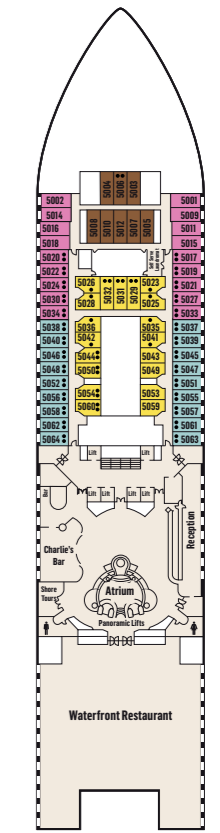

DECK 5

AFT

FORWARD

- Third berth available
- ●● Third or fourth berth available
- ★ 1 single bed, 1 single sofa bed and 2 upper bunks
- § Fifth berth available
- 🛏 Twin beds only
- ↔ Interconnecting rooms
- ✳ Obstructed view
- Wheelchair-accessible room
  Includes wider doorways (to accommodate a wheelchair), no thresholds into the bathroom and more handrails around the bathroom. Please check at time of booking. Wheelchair-accessible rooms are twin only.
- Fixed queen-size bed, cannot be converted to twin beds
- 🚻 Public toilet
- ▼ Shower is located over the spa bath

To view Pacific Explorer deck plan for cruises after February 2020 please go to: www.pocrises.com.au/ships/pacific-explorer