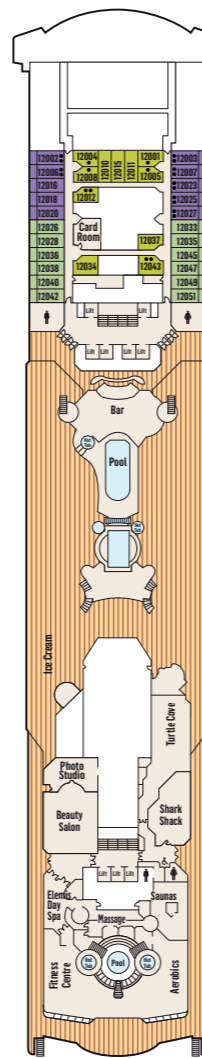

Pacific EXPLORER

1,998 GUESTS, LOWER BERTHS | 11 GUEST DECKS
260 M IN LENGTH | 77,441 GROSS TONNAGE

ROOM GRADING

PENTHOUSE SUITE

PT: DECK 10, 9

SUITE

SA: DECK 9, 8

MINI-SUITE

MA: DECK 10, 8

MB: DECK 10

BALCONY

BA: DECK 10, 9

BD: DECK 10, 9

BB: DECK 11, 10, 9

BE: DECK 12, 11, 10, 9

BC: DECK 12, 11

OCEANVIEW

OD: DECK 11, 10, 9

OF: DECK 8

OE: DECK 6, 5

OV: DECK 8
Obstructed view

OG: DECK 8, 6, 5

INTERIOR

IA: DECK 12, 11, 10

ID: DECK 11, 10, 9, 8

IB: DECK 9, 8

IE: DECK 9, 8, 6, 5

IC: DECK 11, 10

IF: DECK 5

DECK 15

DECK 14

DECK 12

DECK 6

AFT

FORWARD

- Third berth available
- ●● Third or fourth berth available
- ★ 1 single bed, 1 single sofa bed and 2 upper bunks
- § Fifth berth available
- 🛏 Twin beds only
- ↔ Interconnecting rooms
- ✳ Obstructed view
- Wheelchair-accessible room
  Includes wider doorways (to accommodate a wheelchair), no thresholds into the bathroom and more handrails around the bathroom. Please check at time of booking. Wheelchair-accessible rooms are twin only.
- Fixed queen-size bed, cannot be converted to twin beds
- 🚻 Public toilet
- ▼ Shower is located over the spa bath

To view Pacific Explorer deck plan for cruises after February 2020 please go to: www.pocrises.com.au/ships/pacific-explorer